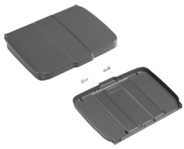

Compatibility

Green Hotel trolleys can be connected thanks to a joint, thus obtaining a complete system, easy to move

Material

Polypropylene - Stanchions: Rilsan varnished steel

Packaging: [click here to see the environmental labelling of packaging](#)

Related products

120 L plastified bag

120 L plastified bag with zip

Lid 120 L bag holder with check-list holder

Divider Green Hotel

Bottle rack with dividers